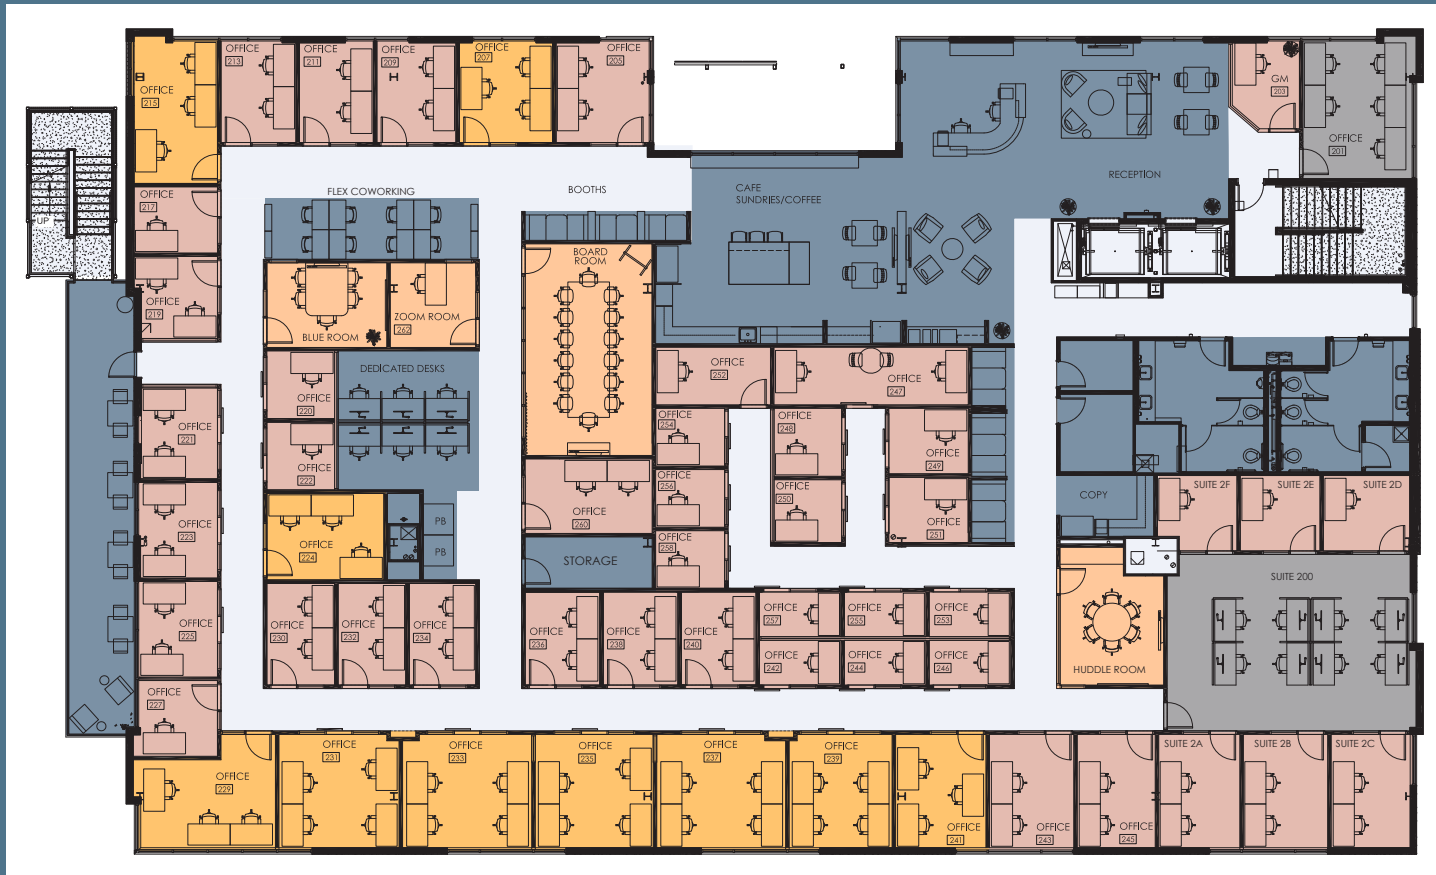

Desk Count

- 1-2
- 3-4
- 5-6

- Common Area
- Meeting Rooms

Desk Count

- 1-2
- 3-4
- 5-6

- Common Area
- Meeting Rooms

For office availability, please contact: eastmlk@fuseworkspace.com or call 737-300-6205

Desk Count

- 1-2
- 3-4
- 5-6

- Common Area
- Meeting Rooms