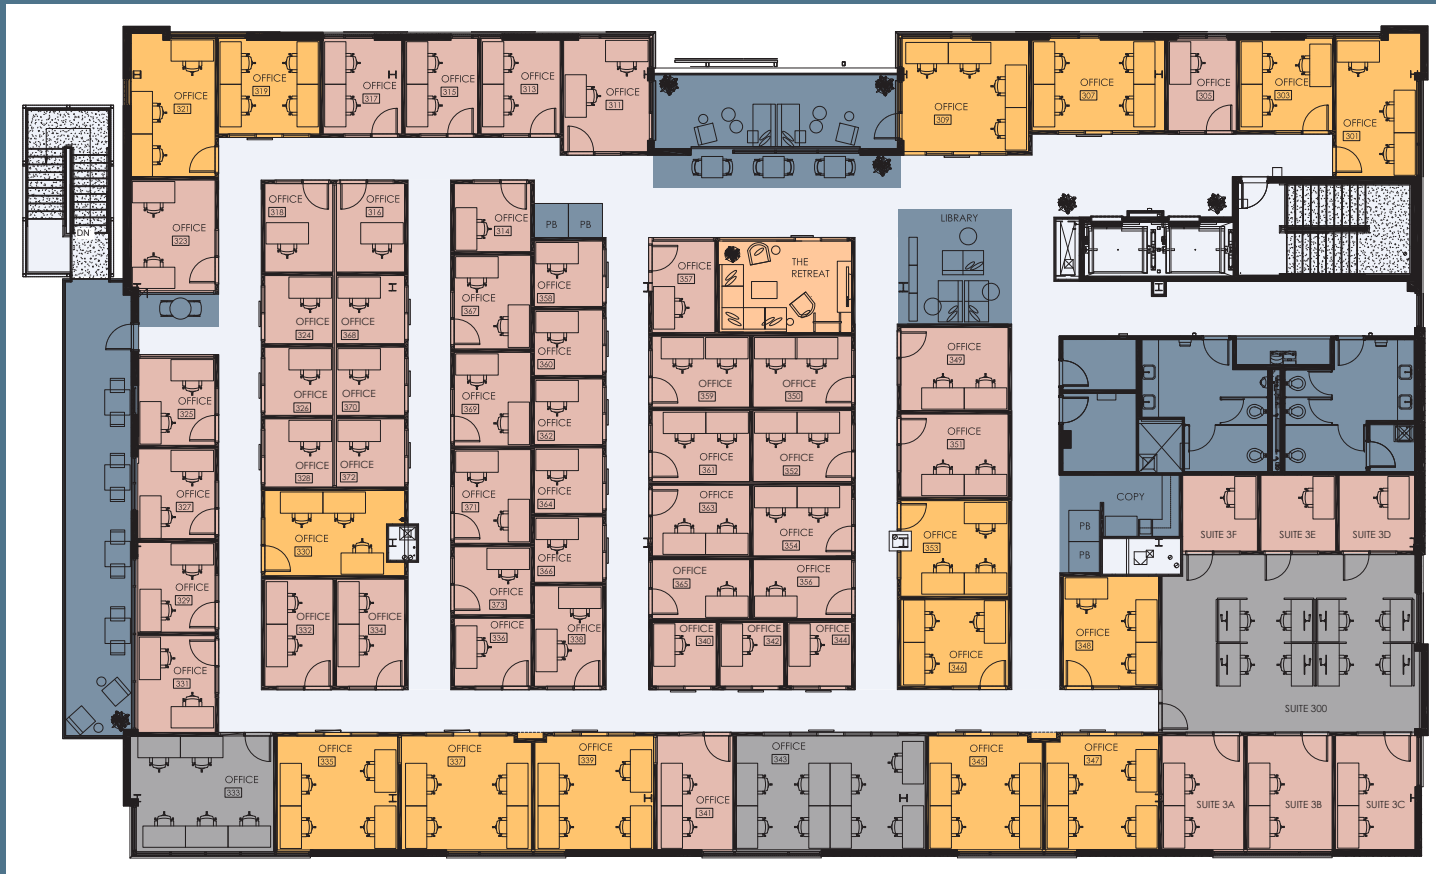

Desk Count

- 1-2
- 3-4
- 5-6

- Common Area
- Meeting Rooms

Desk Count

- 1-2
- 3-4
- 5-6

- Common Area
- Meeting Rooms

For office availability, please contact: eastmlk@fuseworkspace.com or call 737-300-6205

Desk Count

- 1-2
- 3-4
- 5-6

- Common Area
- Meeting Rooms